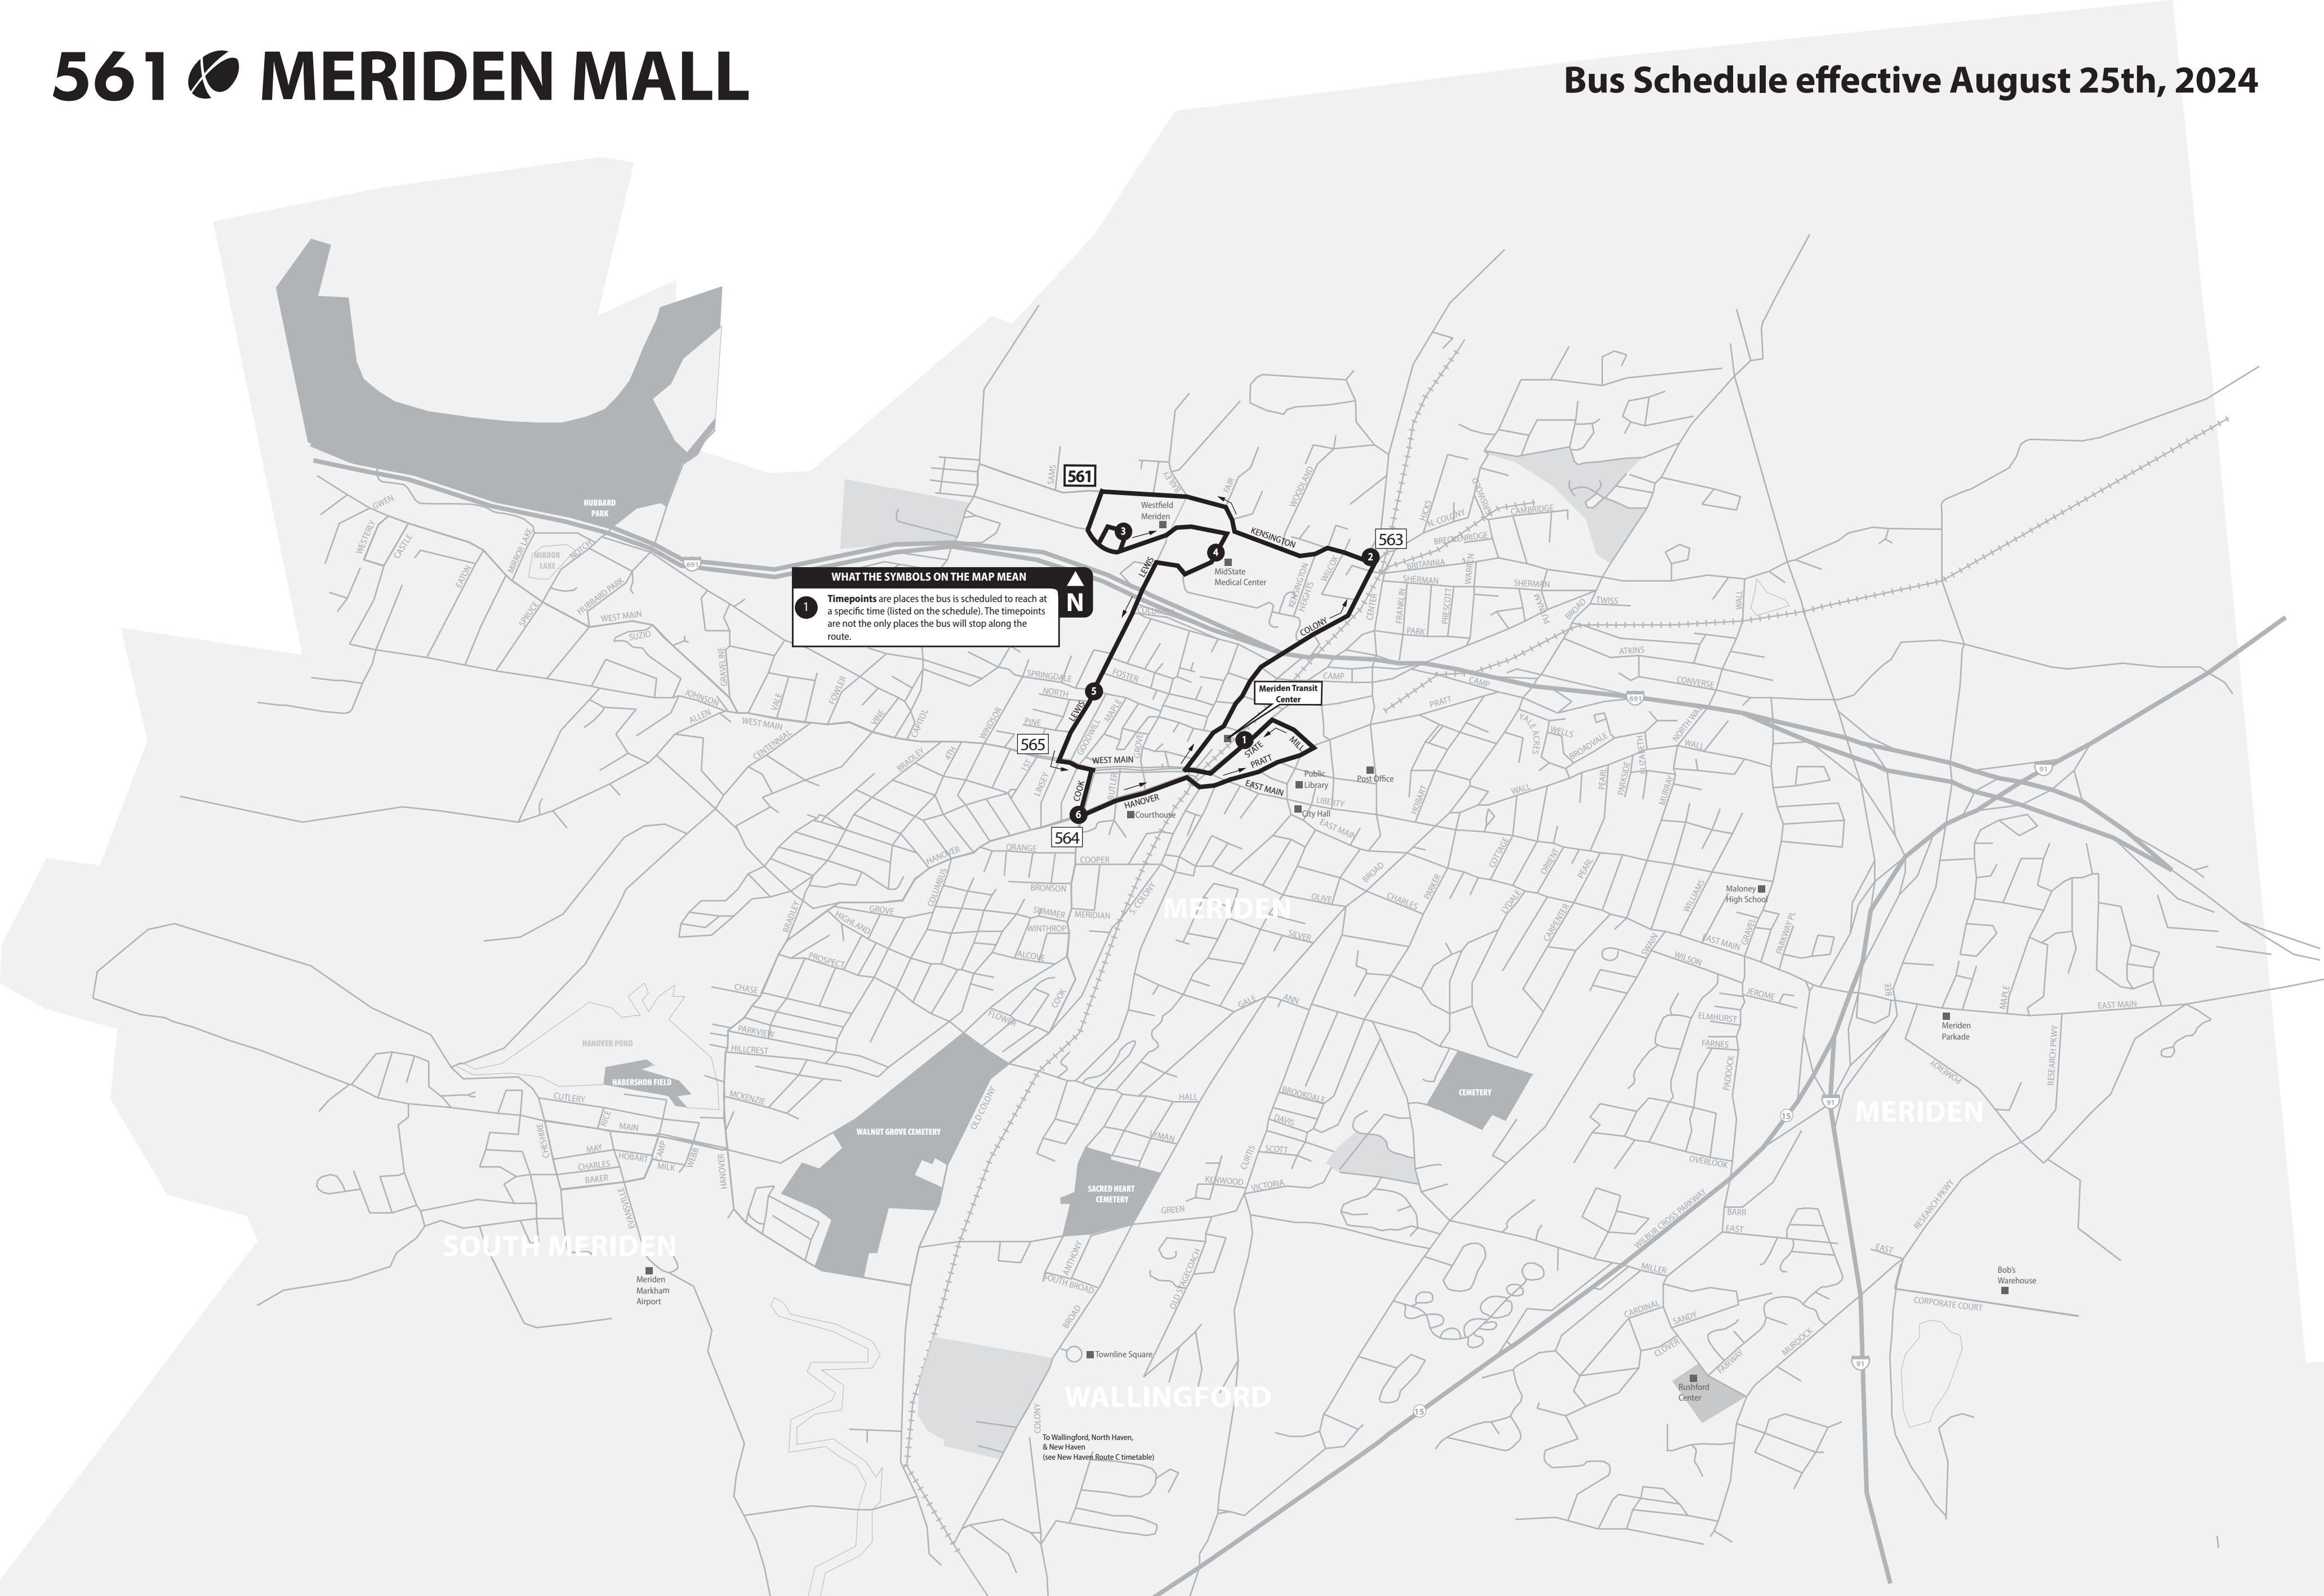

WHAT THE SYMBOLS ON THE MAP MEAN

1 Timepoints are places the bus is scheduled to reach at a specific time (listed on the schedule). The timepoints are not the only places the bus will stop along the route.

MERIDEN

MERIDEN

SOUTH MERIDEN

WALLINGFORD